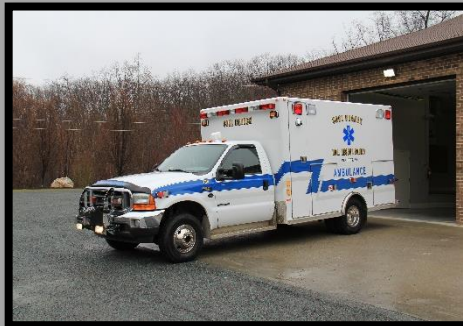

## WHY REMOUNT?

Osage takes great pride in manufacturing a high quality and long lasting product initially and we take that same great pride in remounting your module onto a new chassis. We work with you to ensure all expectations are met when remounting while still maintaining price competitiveness.

## AFTER

- ❖ Most Osage modules outlast the life of their original chassis
- ❖ Remounting can save 30-50% of the cost of a new unit
- ❖ Remounting consumes fewer resources and produces less waste
- ❖ Osage modular boxes retain the original LIFETIME structural warranty when remounted by Osage Ambulances
- ❖ Every Osage remounted vehicle renewed warranties
- ❖ We can deliver substantial savings without sacrificing safety, serviceability, comfort, or aesthetics
- ❖ Many Osage Ambulances have been remounted as many as 5 times!
- ❖ We can reconfigure your current layout to meet today's needs and specifications
- ❖ We maintain a stock of used Osage Modules for customers to remount