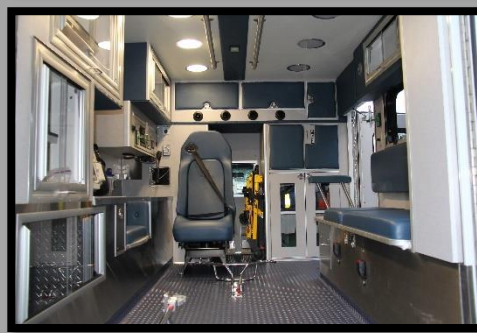

OSAGE REMOUNTS

WHY REMOUNT?

Osage takes great pride in manufacturing a high quality and long lasting product initially and we take that same great pride in remounting your module onto a new chassis. We work with you to ensure all expectations are met when remounting while still maintaining price competitiveness.

BEFORE

AFTER

- ❖ Most Osage modules outlast the life of their original chassis
- ❖ Remounting can save 30-50% of the cost of a new unit
- ❖ Remounting consumes fewer resources and produces less waste
- ❖ Osage modular boxes retain the original LIFETIME structural warranty when remounted by Osage Ambulances
- ❖ Every Osage remounted vehicle renewed warranties
- ❖ We can deliver substantial savings without sacrificing safety, serviceability, comfort, or aesthetics
- ❖ Many Osage Ambulances have been remounted as many as 5 times!
- ❖ We can reconfigure your current layout to meet today's needs and specifications
- ❖ We maintain a stock of used Osage Modules for customers to remount

www.osageambulances.com/remounts